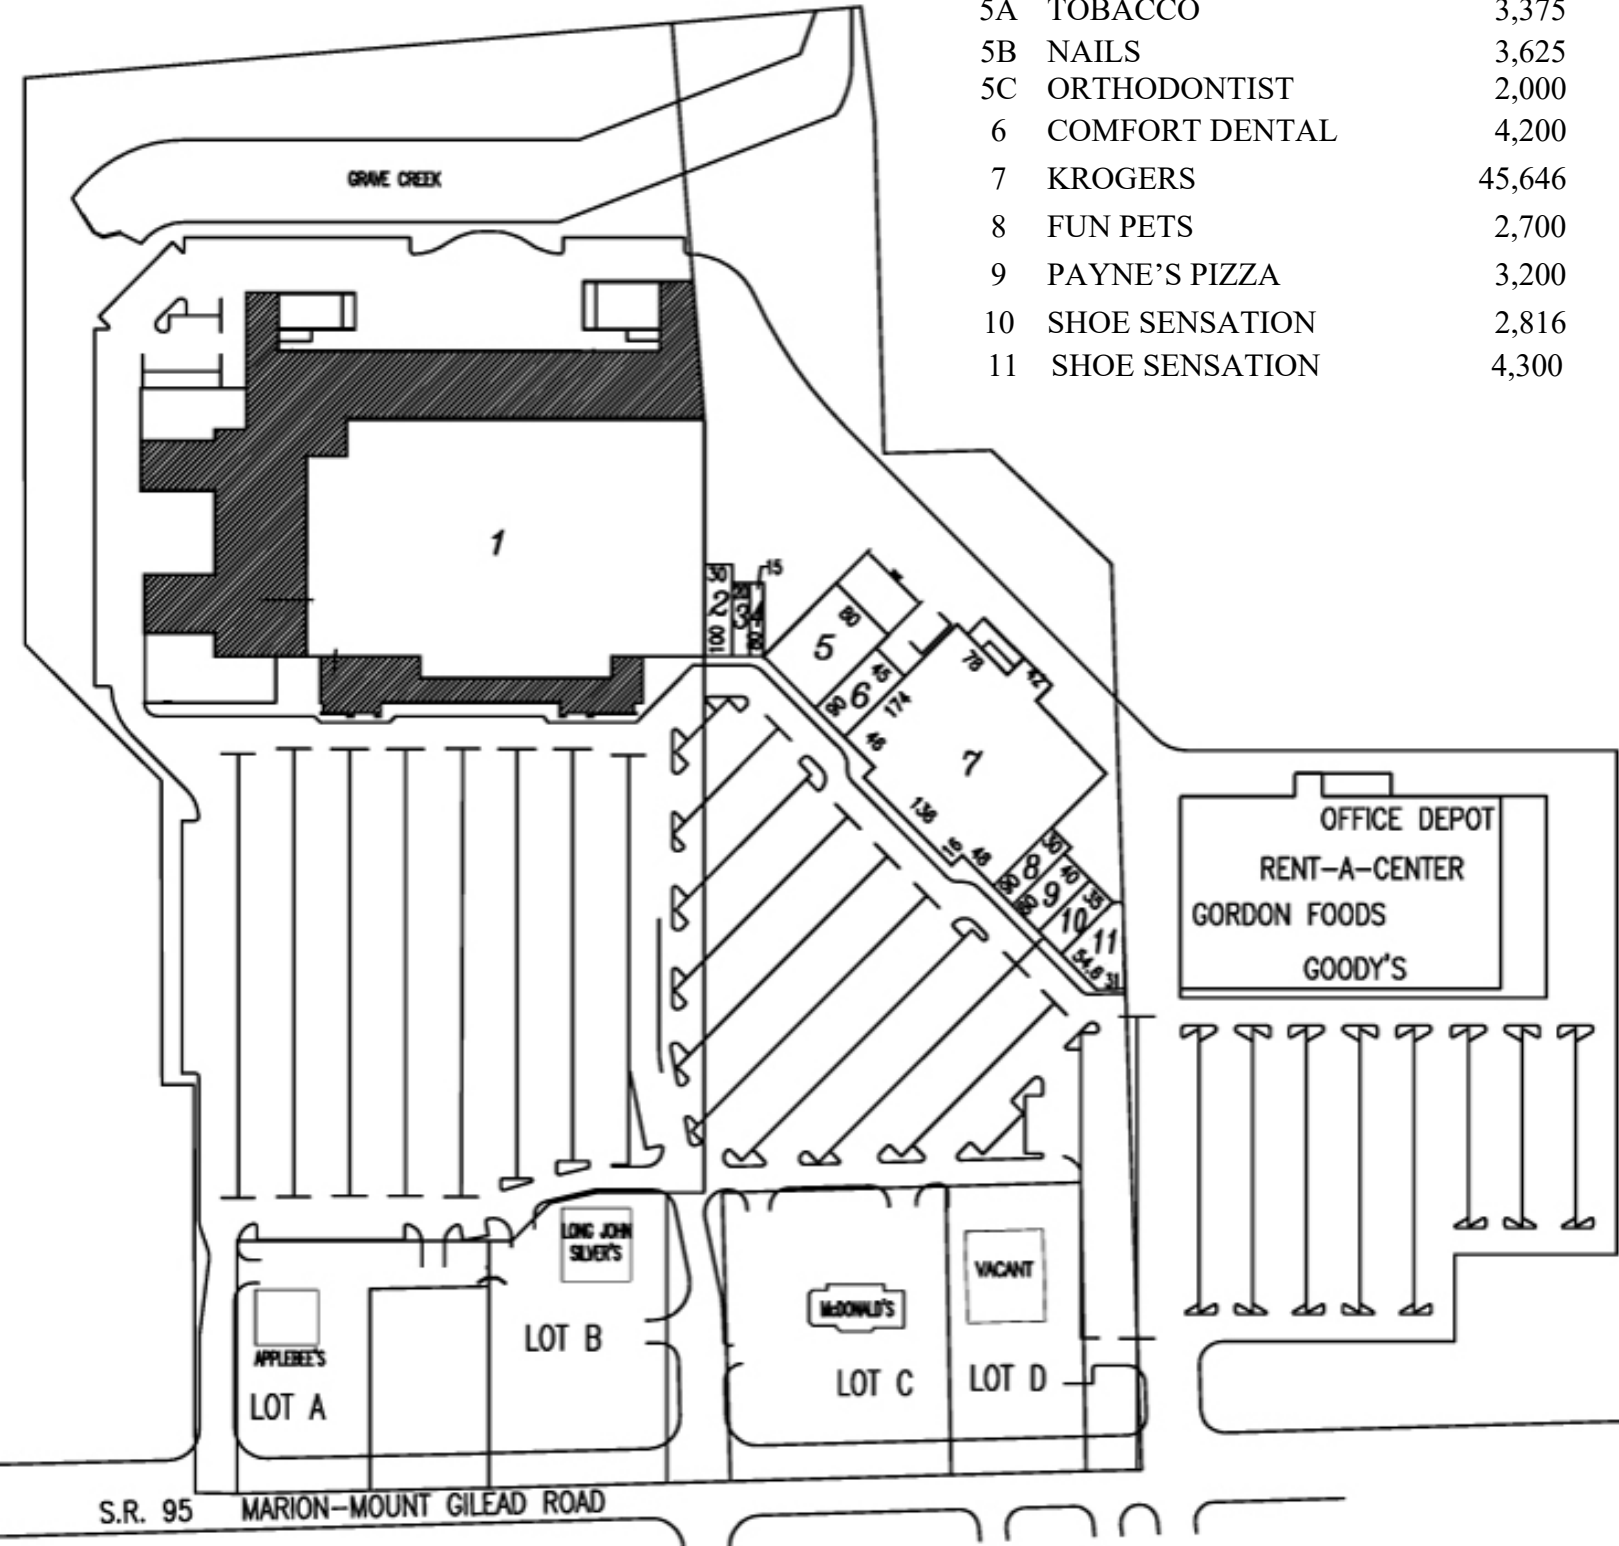

Eastland Towne Center

1624 Marion & Mt. Gilead Road, Marion, Ohio

#	TENANT	SF
1	WAL-MART SUPER CENTER	209,256
2	GAME STOP	3,000
3	SALLY BEAUTY	1,600
4	FAMOUS HAIR	1,200
5A	TOBACCO	3,375
5B	NAILS	3,625
5C	ORTHODONTIST	2,000
6	COMFORT DENTAL	4,200
7	KROGERS	45,646
8	FUN PETS	2,700
9	PAYNE'S PIZZA	3,200
10	SHOE SENSATION	2,816
11	SHOE SENSATION	4,300

SITE PLAN